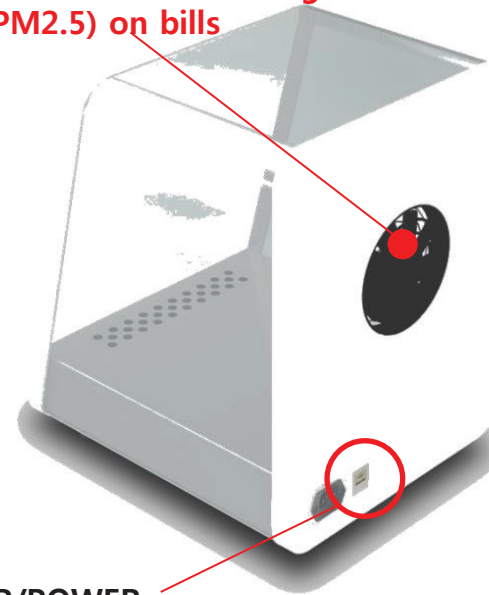

- ▶ **Antibacterial HEPA filter**
- Fitted with HEPA filter **removing fine dust(PM2.5) on bills**

- ▶ **UTP/POWER**
- Built-in Communication line

MODEL	1000	1000L	1000XL
INPUT	AC 110V~260V 50/60Hz	AC 110V~260V 50/60Hz	AC 110V~260V 50/60Hz
OUTPUT	DC 12V 6.3A	DC 12V 6.3A	DC 12V 6.3A
AUTOMATIC WORKING TIME	10/20/30 SEC	10/20/30 SEC	10/20/30 SEC
DIMENSION	W293XD432XH382	W325XD435XH435	W388XD466XH475