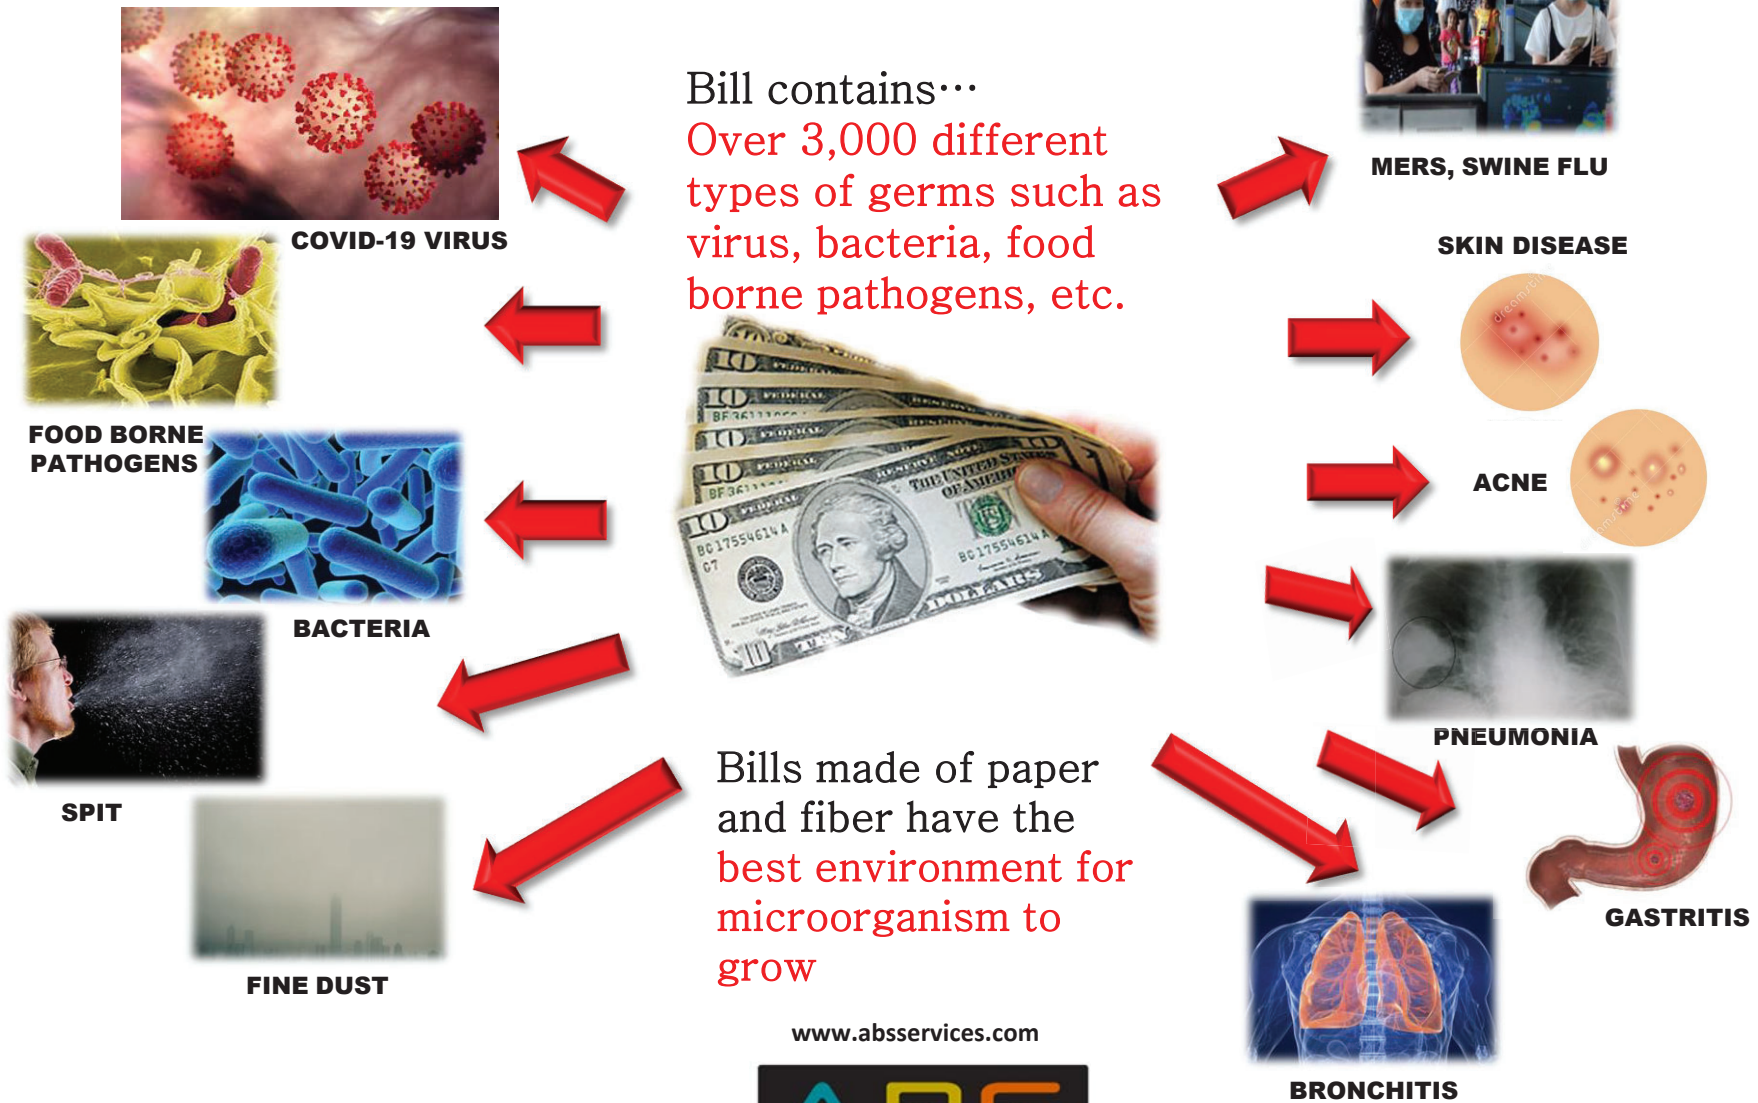

YOUR BILLS ARE CONTAMINATED BEYOND YOUR IMAGINATION

BILL CONTAMINANTS !

www.absservices.com

AUTOMATED BUSINESS SYSTEMS

800-374-9271